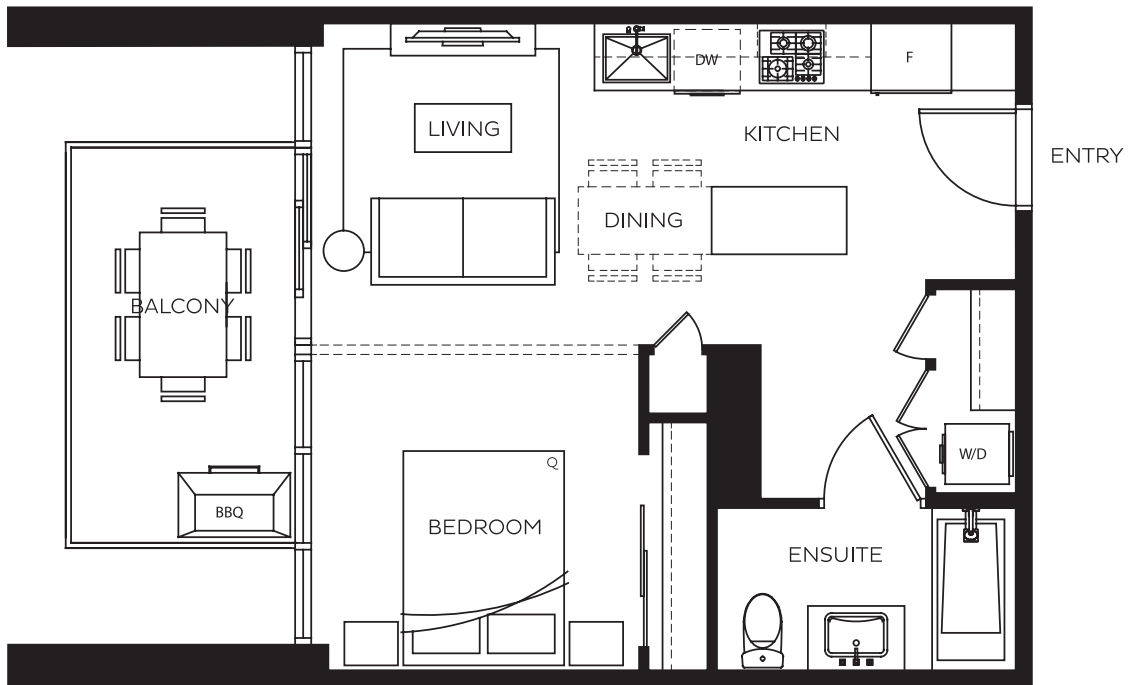

SOHO SERIES

MILANO

1 BEDROOM, 1 BATH (PLAN A)

INDOOR	471	SQ FT
OUTDOOR	89	SQ FT
TOTAL	560	SQ FT

FLOOR 4

FLOOR 5

FLOORS 6-22

The developer reserves the right to make minor modifications or substitutes to building design, specifications and floor plans should they be necessary to maintain the high standards of this community. Square footages are based on preliminary surveyor's measurements and are approximate. E.&O.E. November 3, 2015.