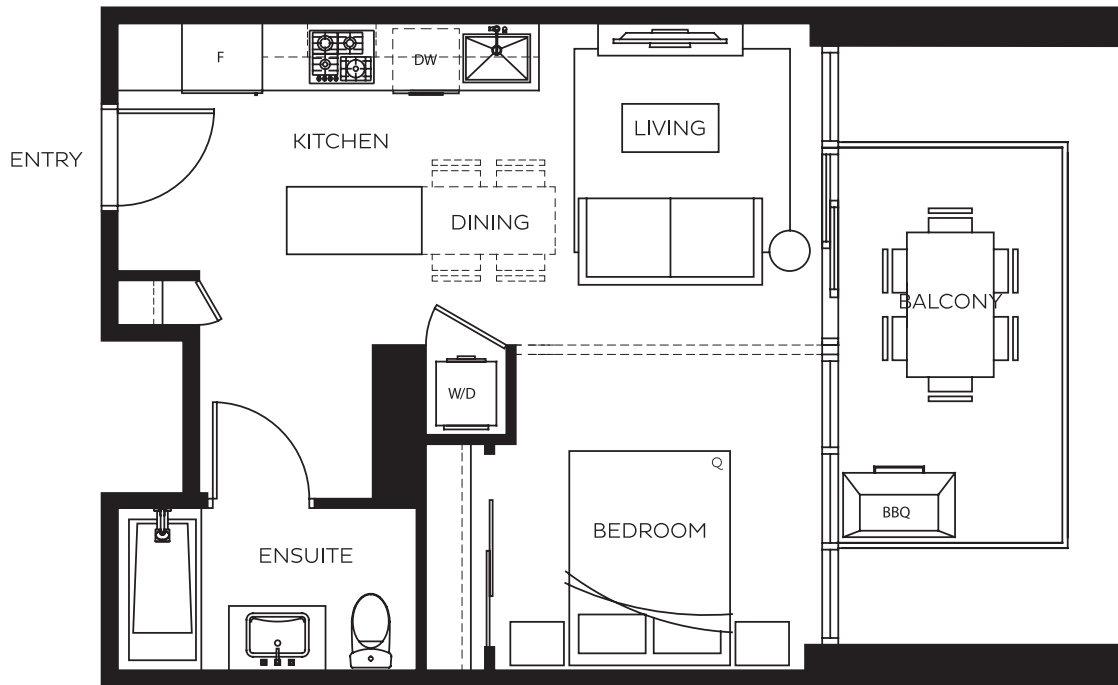

# SOHO SERIES

# MILANO

## 1 BEDROOM, 1 BATH (PLAN A1)

INDOOR	458	SQ FT
OUTDOOR	89	SQ FT
TOTAL	547	SQ FT

FLOOR 5

FLOORS 6-22