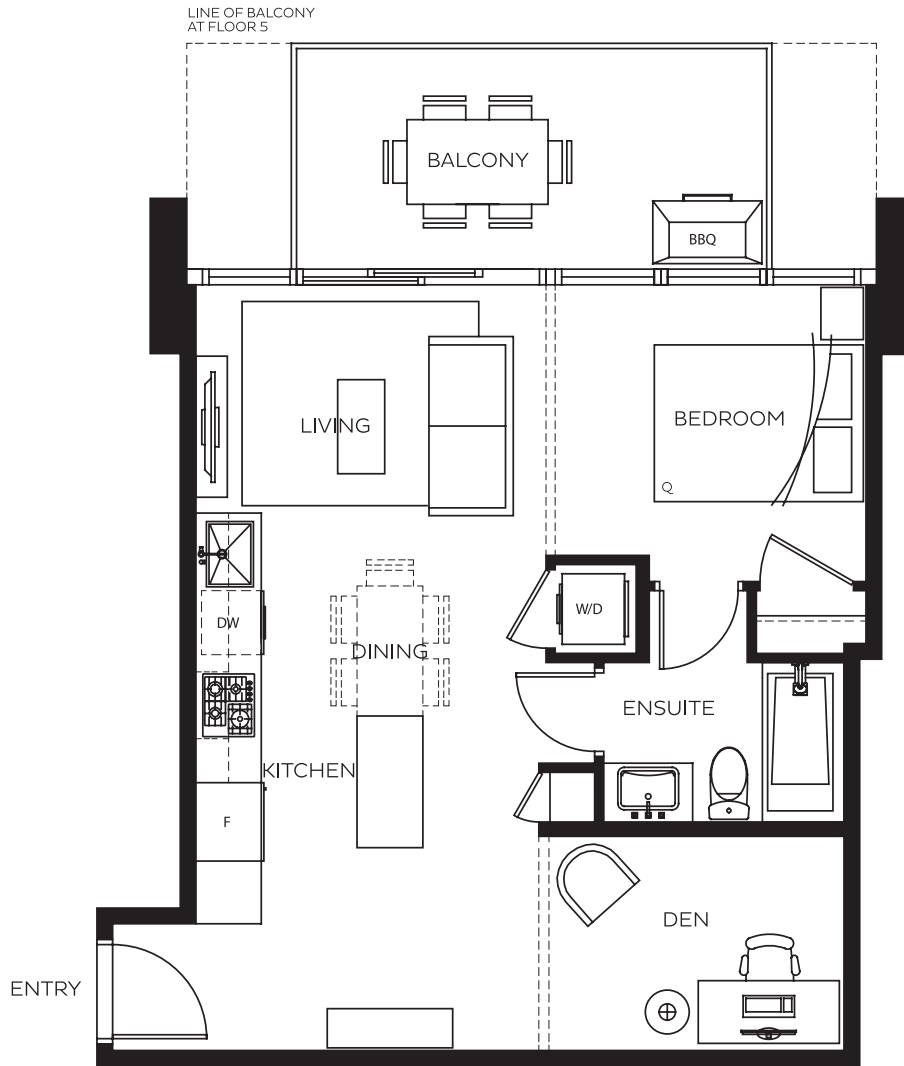

SOHO SERIES

MILANO

1 BEDROOM + DEN, 1 BATH (PLAN B)

INDOOR	564	SQ FT	
OUTDOOR	111	SQ FT	/ 161 SQ FT FLOOR 5
TOTAL	675	SQ FT	

N

FLOOR 5

FLOORS 6-22