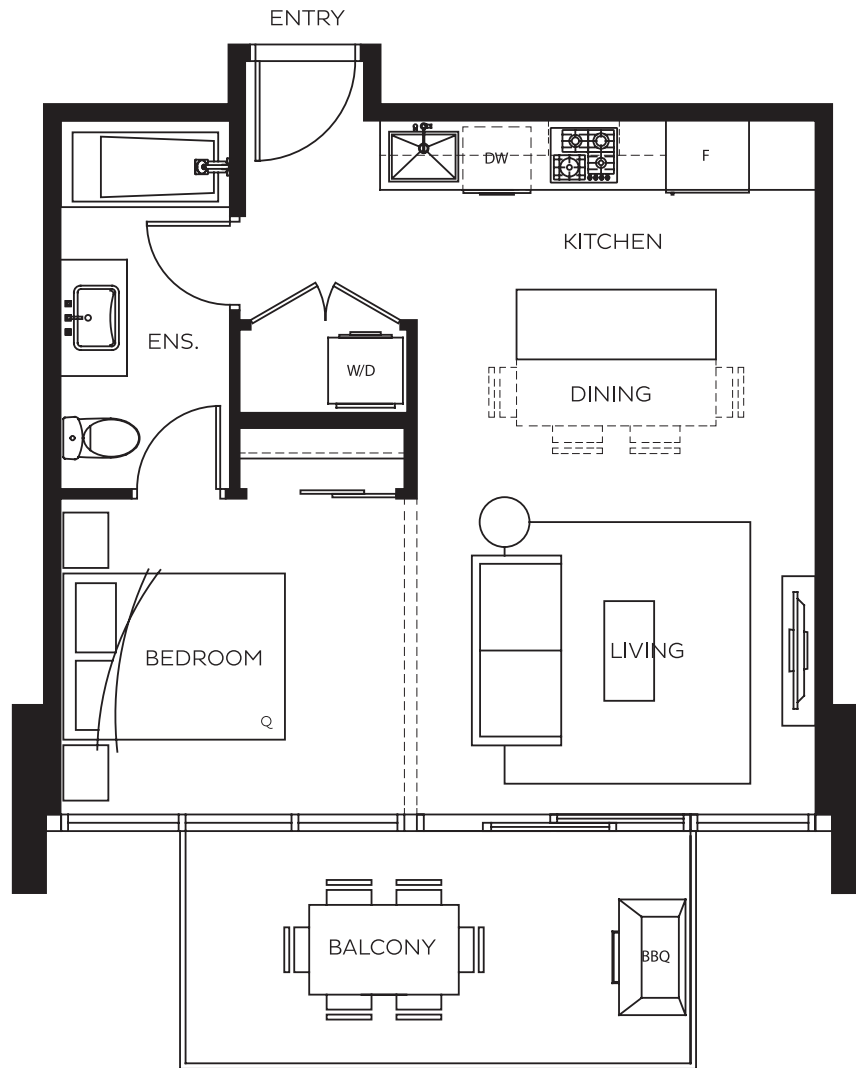

SOHO SERIES

MILANO

1 BEDROOM, 1 BATH (PLAN C)

INDOOR	521	SQ FT
OUTDOOR	111	SQ FT
TOTAL	632	SQ FT

FLOOR 5

FLOORS 6-22