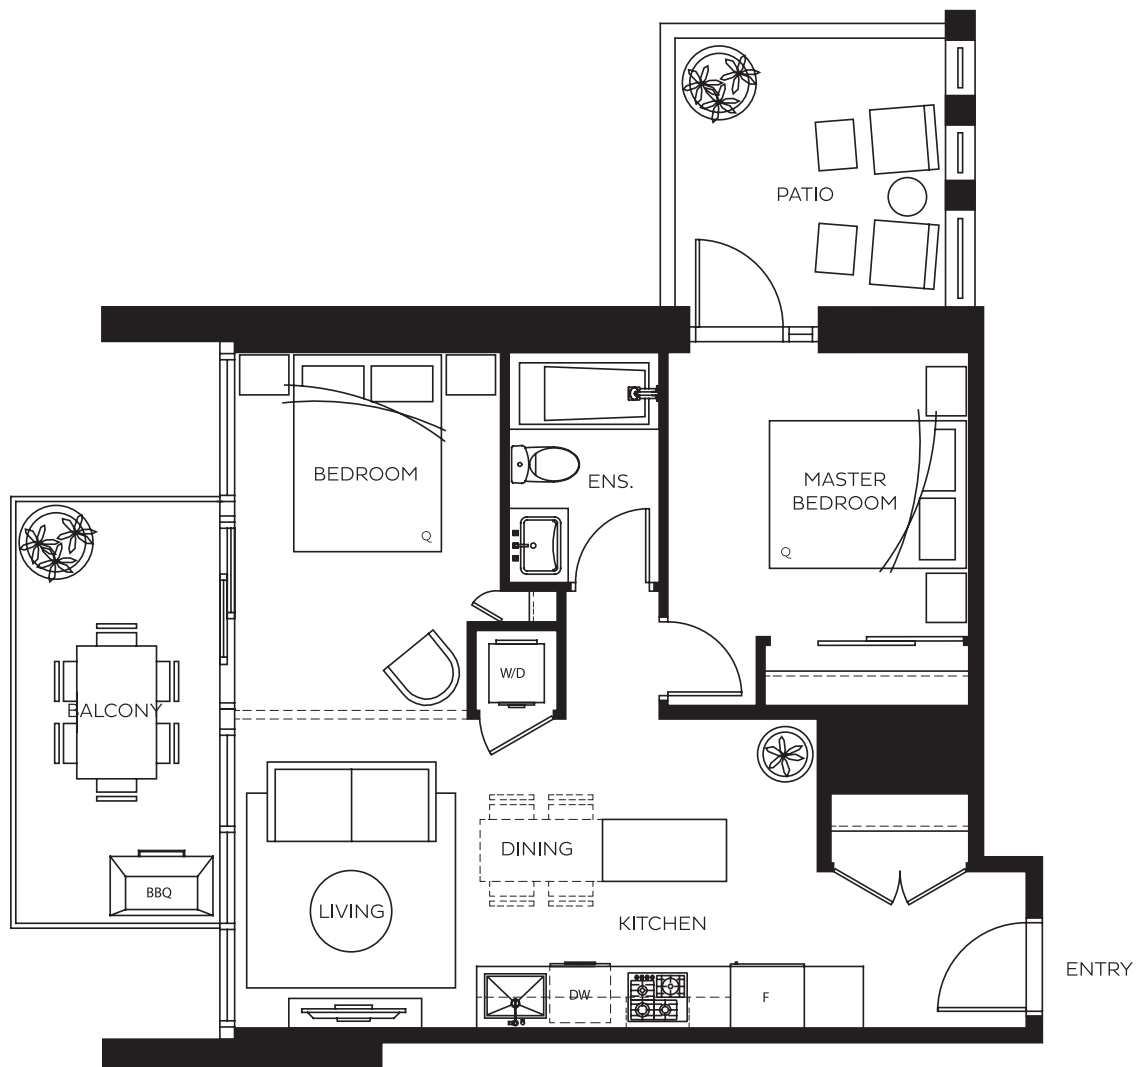

5TH AVENUE SERIES

MILANO

2 BEDROOM, 1 BATH (PLAN D)

INDOOR	640	SQ FT
OUTDOOR	189	SQ FT
TOTAL	829	SQ FT

FLOOR 4