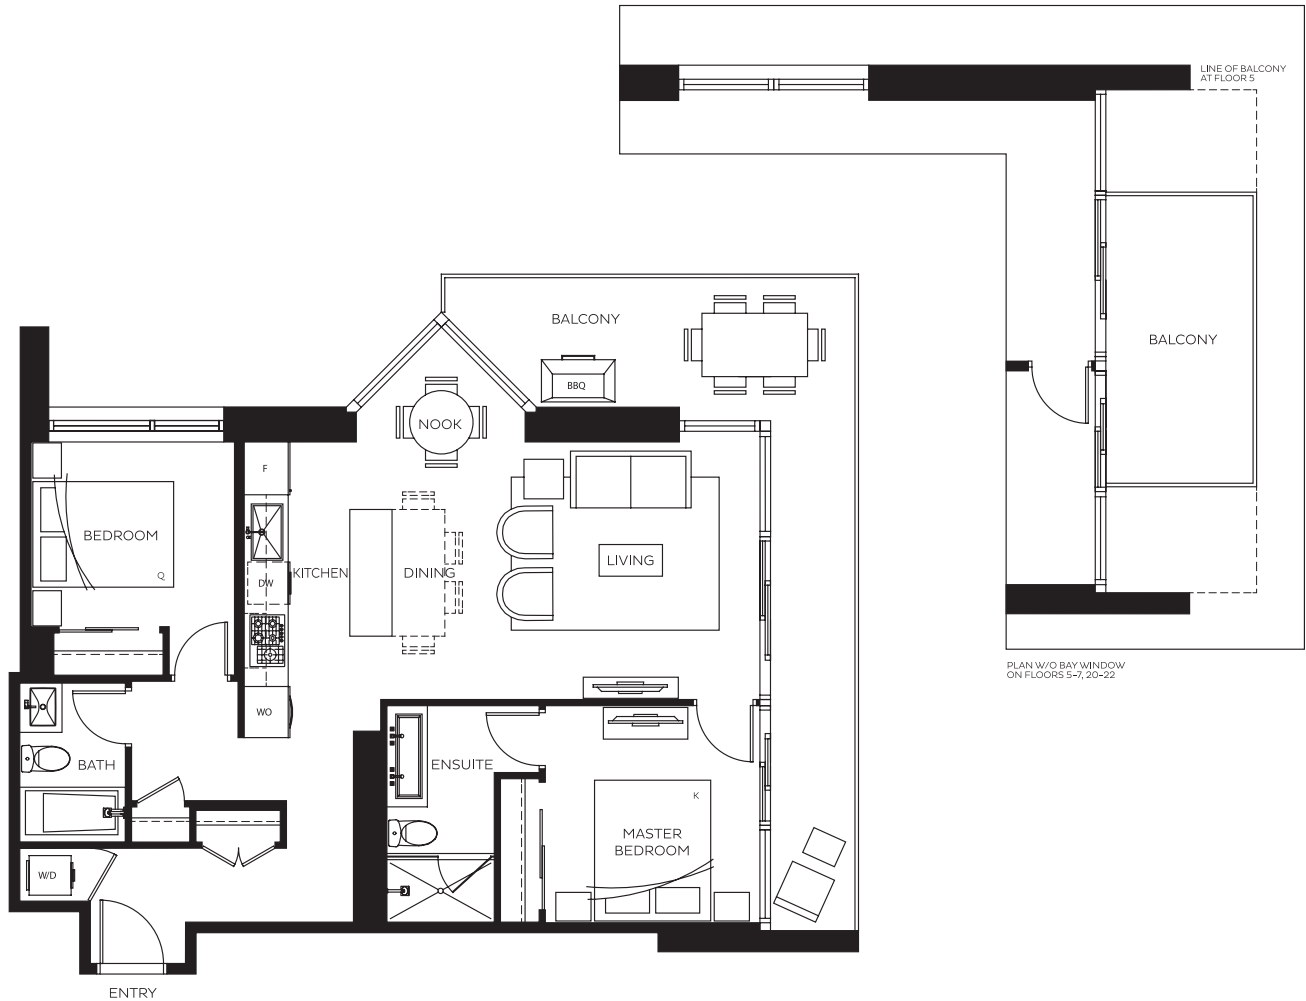

5TH AVENUE SERIES

MILANO

2 BEDROOM, 2 BATH (PLAN G1)

INDOOR	904	SQ FT	/	883	SQ FT	FLOOR 5-7, 20-22
OUTDOOR	209	SQ FT	/	85	SQ FT	FLOOR 5-7, 20-22
TOTAL	1,113	SQ FT				

FLOOR 5

FLOORS 6, 7, 20-22

FLOORS 8-19