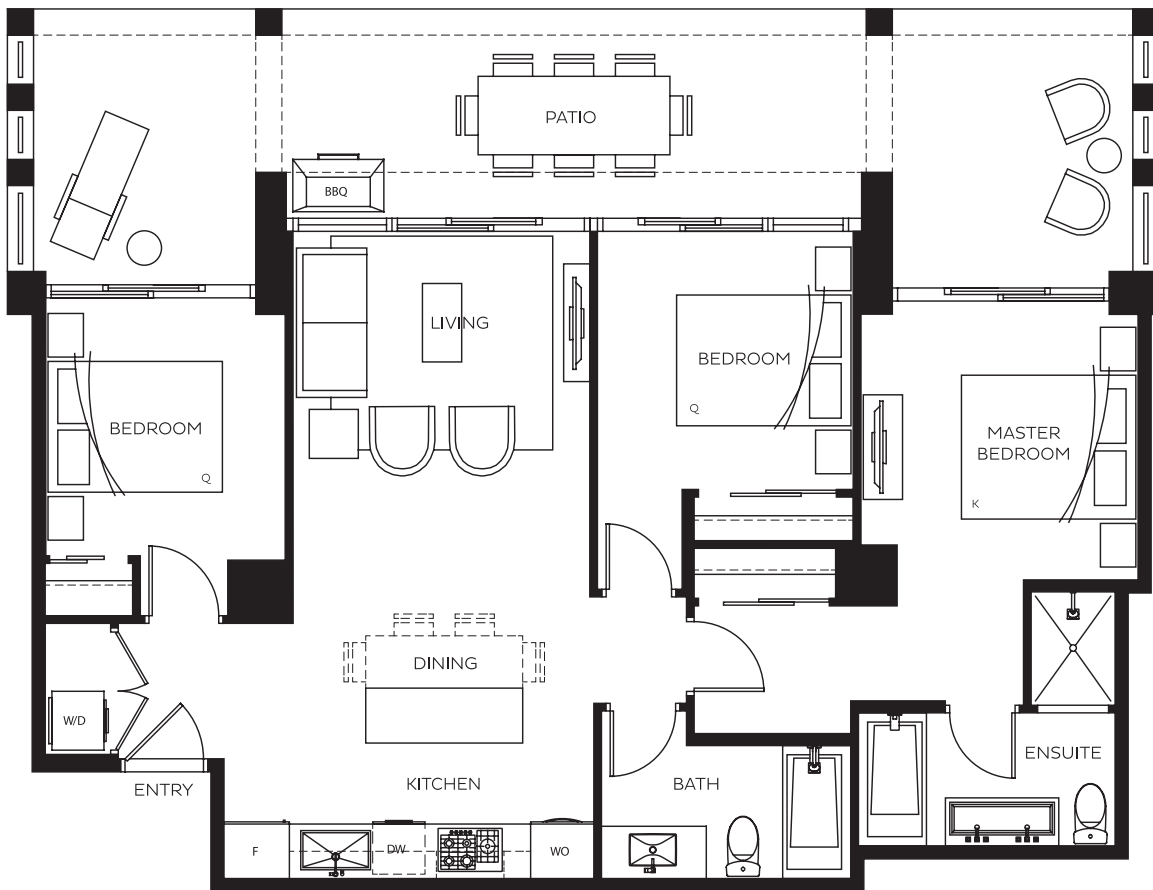

CHAMPS-ÉLYSÉES SERIES

MILANO

3 BEDROOM, 2 BATH (PLAN K)

INDOOR	987	SQ FT
OUTDOOR	260	SQ FT
TOTAL	1,247	SQ FT

N

FLOOR 4