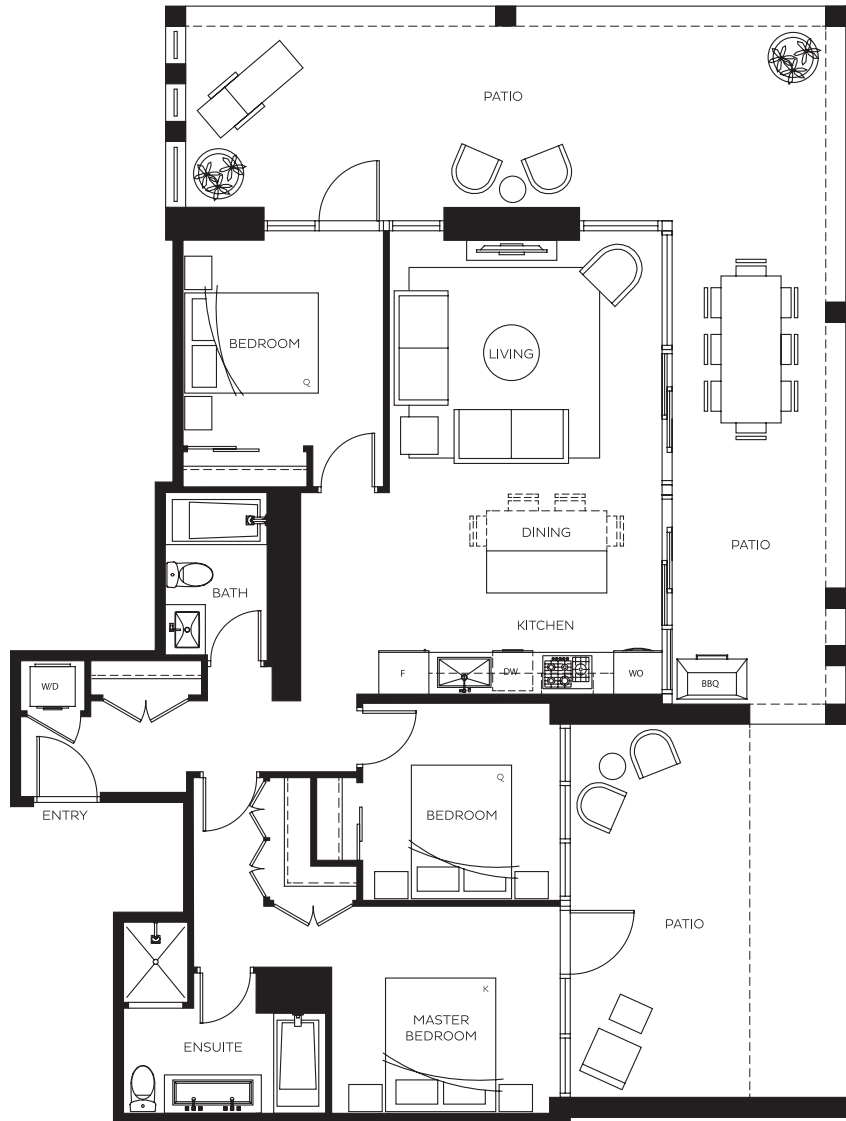

CHAMPS-ÉLYSÉES SERIES

MILANO

3 BEDROOM, 2 BATH (PLAN M)

INDOOR	1,095	SQ FT
OUTDOOR	560	SQ FT
TOTAL	1,655	SQ FT

FLOOR 4