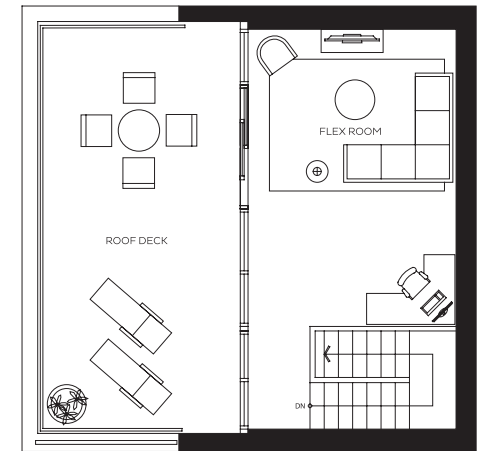

VIA VERRI SERIES

MILANO

2 BEDROOM + FLEX, 2 BATH (TOWNHOME A1)

INDOOR	1,709	SQ FT
OUTDOOR	607	SQ FT
TOTAL	2,316	SQ FT

LEVEL 1

LEVEL 2

LEVEL 3