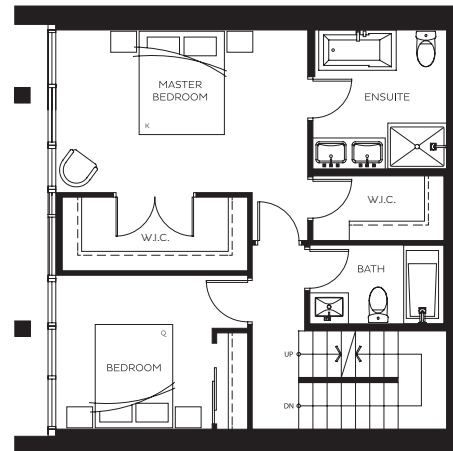

VIA VERRI SERIES

MILANO

2 BEDROOM + FLEX, 2 BATH (TOWNHOME A1)

INDOOR	1,709	SQ FT
OUTDOOR	607	SQ FT
TOTAL	2,316	SQ FT

LEVEL 1

LEVEL 2

LEVEL 3