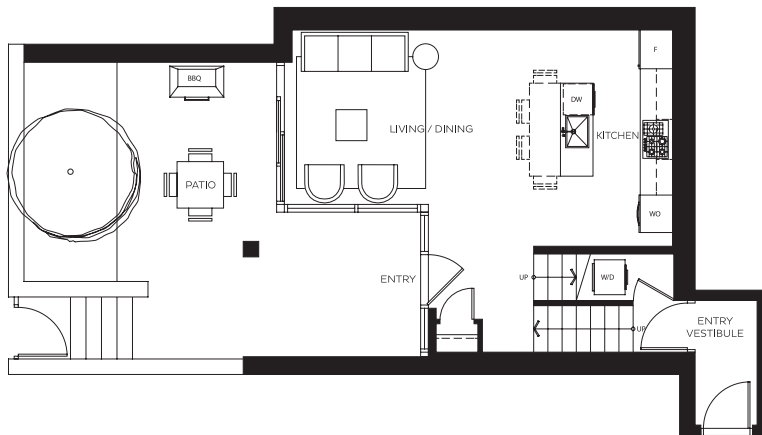

VIA VERRI SERIES

MILANO

2 BEDROOM + FLEX, 2 BATH (TOWNHOME A1)

INDOOR	1,709	SQ FT
OUTDOOR	607	SQ FT
TOTAL	2,316	SQ FT

LEVEL 1

LEVEL 2

LEVEL 3