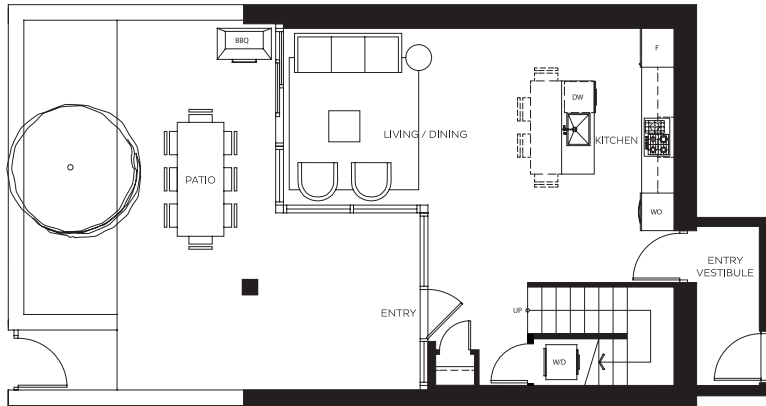

VIA VERRI SERIES

MILANO

2 BEDROOM + FLEX, 2 BATH (TOWNHOME A2)

INDOOR	1,635	SQ FT
OUTDOOR	640	SQ FT
TOTAL	2,275	SQ FT

LEVEL 1

LEVEL 2

LEVEL 3