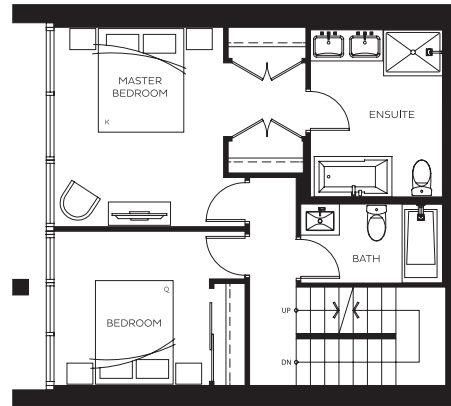

VIA VERRI SERIES

MILANO

2 BEDROOM + FLEX, 2 BATH (TOWNHOME A2)

INDOOR	1,635	SQ FT
OUTDOOR	640	SQ FT
TOTAL	2,275	SQ FT

LEVEL 1

LEVEL 2

LEVEL 3