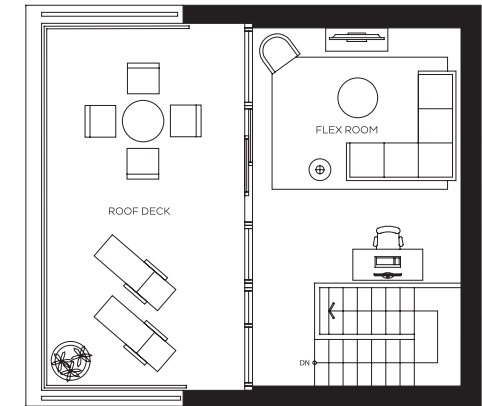

VIA VERRI SERIES

MILANO

2 BEDROOM + FLEX, 2 BATH (TOWNHOME A2)

INDOOR	1,635	SQ FT
OUTDOOR	640	SQ FT
TOTAL	2,275	SQ FT

LEVEL 1

LEVEL 2

LEVEL 3