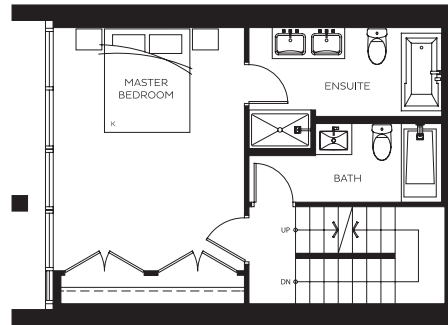

VIA VERRI SERIES

MILANO

1 BEDROOM + FLEX, 2 BATH (TOWNHOME A3)

INDOOR	1,346	SQ FT
OUTDOOR	477	SQ FT
TOTAL	1,823	SQ FT

LEVEL 1

LEVEL 2

LEVEL 3