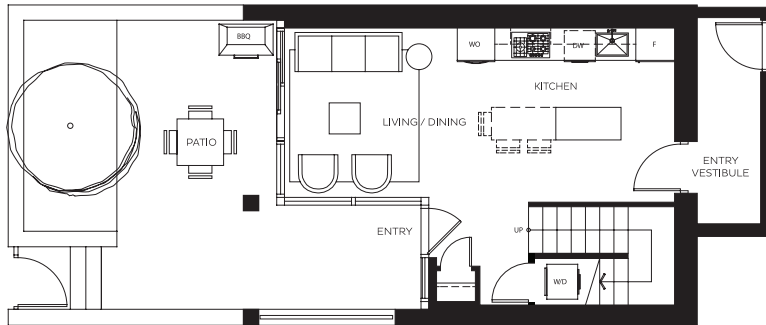

VIA VERRI SERIES

MILANO

1 BEDROOM + FLEX, 2 BATH (TOWNHOME A3)

INDOOR	1,346	SQ FT
OUTDOOR	477	SQ FT
TOTAL	1,823	SQ FT

LEVEL 1

LEVEL 2

LEVEL 3