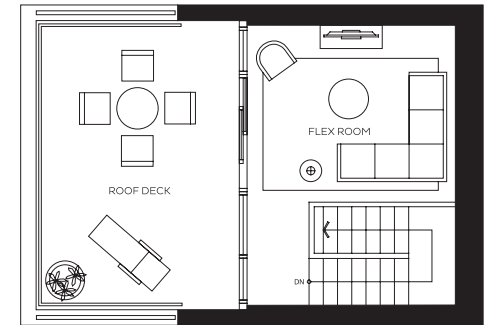

VIA VERRI SERIES

MILANO

1 BEDROOM + FLEX, 2 BATH (TOWNHOME A3)

INDOOR	1,346	SQ FT
OUTDOOR	477	SQ FT
TOTAL	1,823	SQ FT

LEVEL 1

LEVEL 2

LEVEL 3